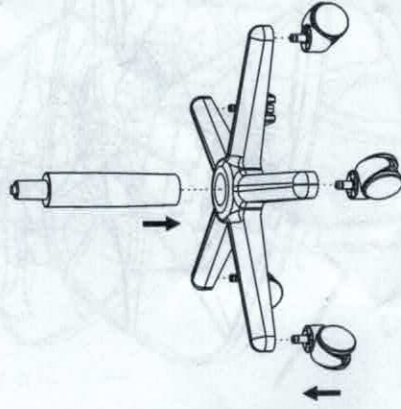

This picture shows all the accessories required, among which some are key accessories. If you have missed any, please contact Sunon at 949-337-8838

Exploded diagram:

No.	Name	Pcs
1	caster	5
2	five-star base	1
3	gas lift	1
4	seat	1
5	backrest	1

Accessory list

A 	B 
Screw with gasket M8*55	Allen wrench 5#
2	1

1. First fit casters into the five-star base. Then insert the bottom end of the gas lift into the central hole of the base.

1

2. Remove the two pre-assembled screws with gaskets from the seat before installation.

2

3. Fix the backrest to the seat and tighten the screws.

3

4. Align the mechanism's hole of pre-assembled seat body with gas lift, then put the seat down.

4

Function:

1. Adjust Seat Height
Upward: get your body off the seat and pull the lever to lift the seat to the appropriate height.
Downward: press down and pull the lever to lower the seat to the appropriate height.