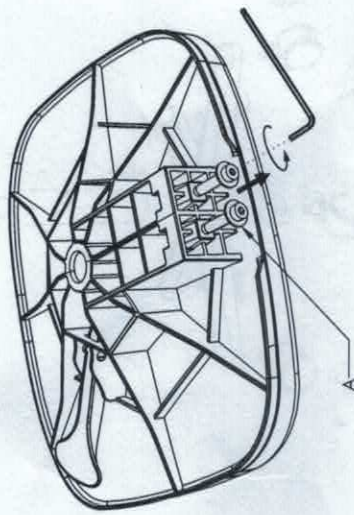

This picture shows all the accessories required, among which some are key accessories. If you have missed any, please contact Sunon at 949-337-8838

Exploded diagram:

No.	Name	Pcs
1	caster	5
2	five-star base	1
3	gas lift	1
4	seat	1
5	backrest	1

Accessory list

A 	B 
Screw with gasket M8*55	Allen wrench 5#
2	1

1. First fit casters into the five-star base. Then insert the bottom end of the gas lift into the central hole of the base.

1

2. Remove the two pre-assembled screws with gaskets from the seat before installation.

2

3. Fix the backrest to the seat and tighten the screws.

3

4. Align the mechanism's hole of pre-assembled seat body with gas lift, then put the seat down.

4

Function:

1. Adjust Seat Height
Upward: get your body off the seat and pull the lever to lift the seat to the appropriate height.
Downward: press down and pull the lever to lower the seat to the appropriate height.