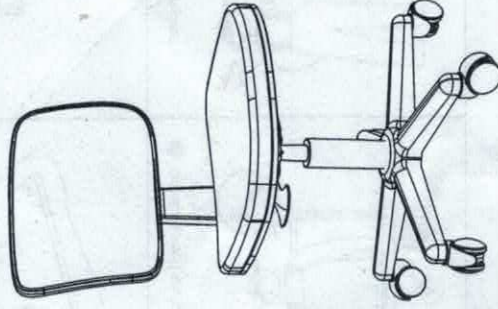

Sunón

03 E-commerce Chair Series Installation Manual

This manual is used for the installation of
CAM0360BV&CAM0361BW&CAM0362BW&CAM0363BW
Please read this manual carefully before use and keep it properly.

Accessory list

A 	B 
Screw with gasket M8*55	Allen wrench 5#
2	1

1. First fit casters into the five-star base. Then insert the bottom end of the gas lift into the central hole of the base.

1

2. Remove the two pre-assembled screws with gaskets from the seat before installation.

2

3. Fix the backrest to the seat and tighten the screws.

3

4. Align the mechanism's hole of pre-assembled seat body with gas lift, then put the seat down.

4

Function:

1. Adjust Seat Height
Upward: get your body off the seat and pull the lever to lift the seat to the appropriate height.
Downward: press down and pull the lever to lower the seat to the appropriate height.