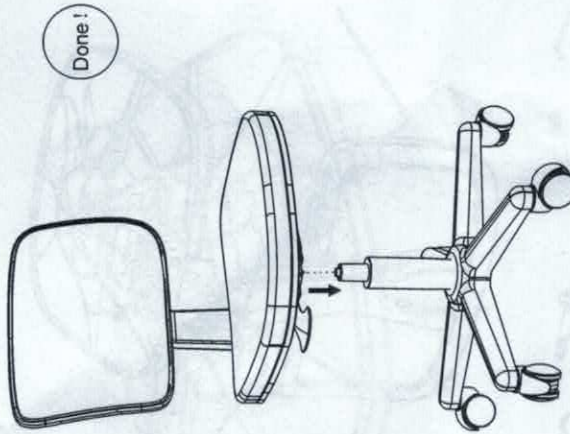

Accessory list

A 	B 
Screw with gasket M8*55	Allen wrench 5#
2	1

1. First fit casters into the five-star base. Then insert the bottom end of the gas lift into the central hole of the base.

1

2. Remove the two pre-assembled screws with gaskets from the seat before installation.

2

3. Fix the backrest to the seat and tighten the screws.

3

4. Align the mechanism's hole of pre-assembled seat body with gas lift, then put the seat down.

4

Function:

1. Adjust Seat Height
Upward: get your body off the seat and pull the lever to lift the seat to the appropriate height.
Downward: press down and pull the lever to lower the seat to the appropriate height.

Function:

2. Seat cover can be removed for cleaning
Remove the cover from the end of seat.

Acceptance note:

 <p>● Clean the surface.</p>	 <p>● Check and deliver.</p>
 <p>Acceptance note.</p>	 <p>● Tidy up.</p>