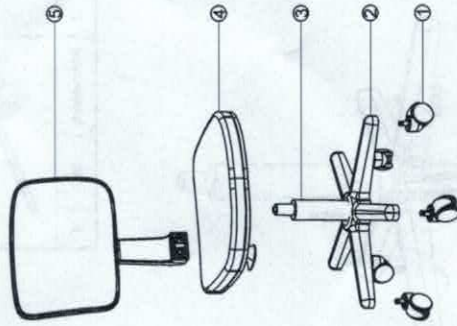

Sunón

Suite 150, Building 525 Technology Drive, Irvine, CA 92618
sunonglobal.com 949-337-8838 info.us@sunon.com

Assembly note:

 <p>Note:</p>	<ul style="list-style-type: none"> ● Use a protective mat and handle the product with care. 
<ul style="list-style-type: none"> ● At least two people are required. 	<ul style="list-style-type: none"> ● Contact Sunon if you have any confusions. 

This picture shows all the accessories required, among which some are key accessories. If you have missed any, please contact Sunon at 949-337-8838

Exploded diagram:

No.	Name	Pcs
1	caster	5
2	five-star base	1
3	gas lift	1
4	seat	1
5	backrest	1

Accessory list

A 	B 
Screw with gasket M8*55	Allen wrench 5#
2	1

1. First fit casters into the five-star base. Then insert the bottom end of the gas lift into the central hole of the base.

1

2. Remove the two pre-assembled screws with gaskets from the seat before installation.

2

3. Fix the backrest to the seat and tighten the screws.

3

4. Align the mechanism's hole of pre-assembled seat body with gas lift, then put the seat down.

4

Function:

1. Adjust Seat Height
Upward: get your body off the seat and pull the lever to lift the seat to the appropriate height.
Downward: press down and pull the lever to lower the seat to the appropriate height.