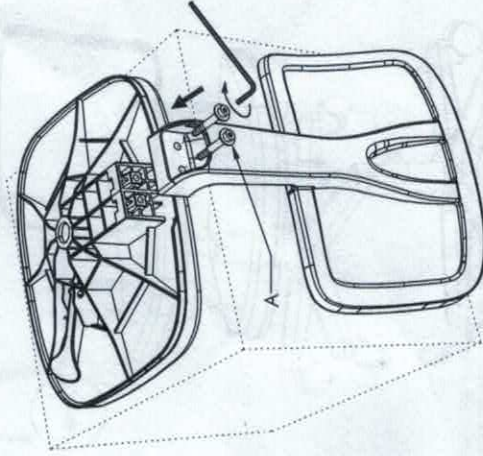

Accessory list

A 	B 
Screw with gasket M8*55	Allen wrench 5#
2	1

1. First fit casters into the five-star base. Then insert the bottom end of the gas lift into the central hole of the base.

1

2. Remove the two pre-assembled screws with gaskets from the seat before installation.

2

3. Fix the backrest to the seat and tighten the screws.

3

4. Align the mechanism's hole of pre-assembled seat body with gas lift, then put the seat down.

4

Function:

1. Adjust Seat Height
Upward: get your body off the seat and pull the lever to lift the seat to the appropriate height.
Downward: press down and pull the lever to lower the seat to the appropriate height.