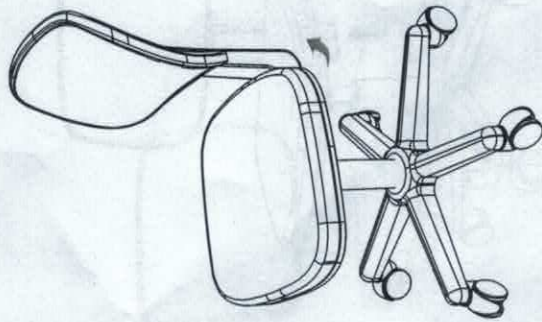

Function:

2. Seat cover can be removed for cleaning
Remove the cover from the end of seat.

Acceptance note:

● Clean the surface.	● Check and deliver.
Acceptance note.	● Tidy up.