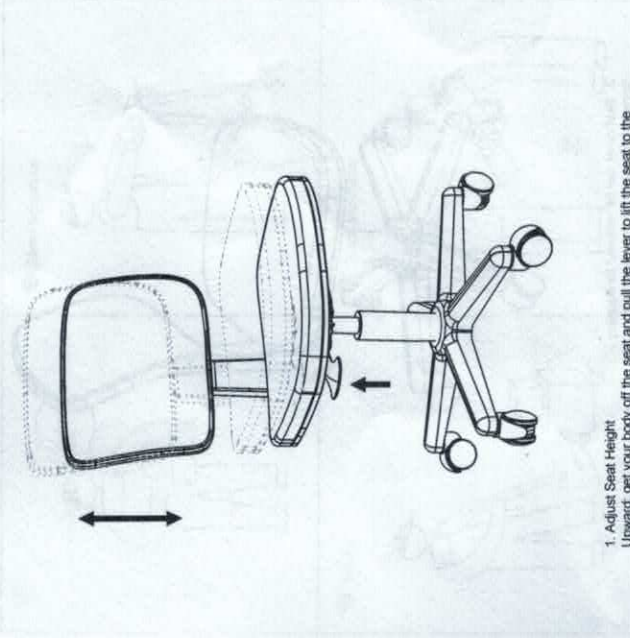

Accessory list

A 	B 
Screw with gasket M8*55	Allen wrench 5#
2	1

1. First fit casters into the five-star base. Then insert the bottom end of the gas lift into the central hole of the base.

1

2. Remove the two pre-assembled screws with gaskets from the seat before installation.

2

3. Fix the backrest to the seat and tighten the screws.

3

4. Align the mechanism's hole of pre-assembled seat body with gas lift, then put the seat down.

4

Function:

1. Adjust Seat Height
Upward: get your body off the seat and pull the lever to lift the seat to the appropriate height.
Downward: press down and pull the lever to lower the seat to the appropriate height.

Function:

2. Seat cover can be removed for cleaning
Remove the cover from the end of seat.

Acceptance note:

 <p>● Clean the surface.</p>	 <p>● Check and deliver.</p>
 <p>Acceptance note.</p>	 <p>● Tidy up.</p>